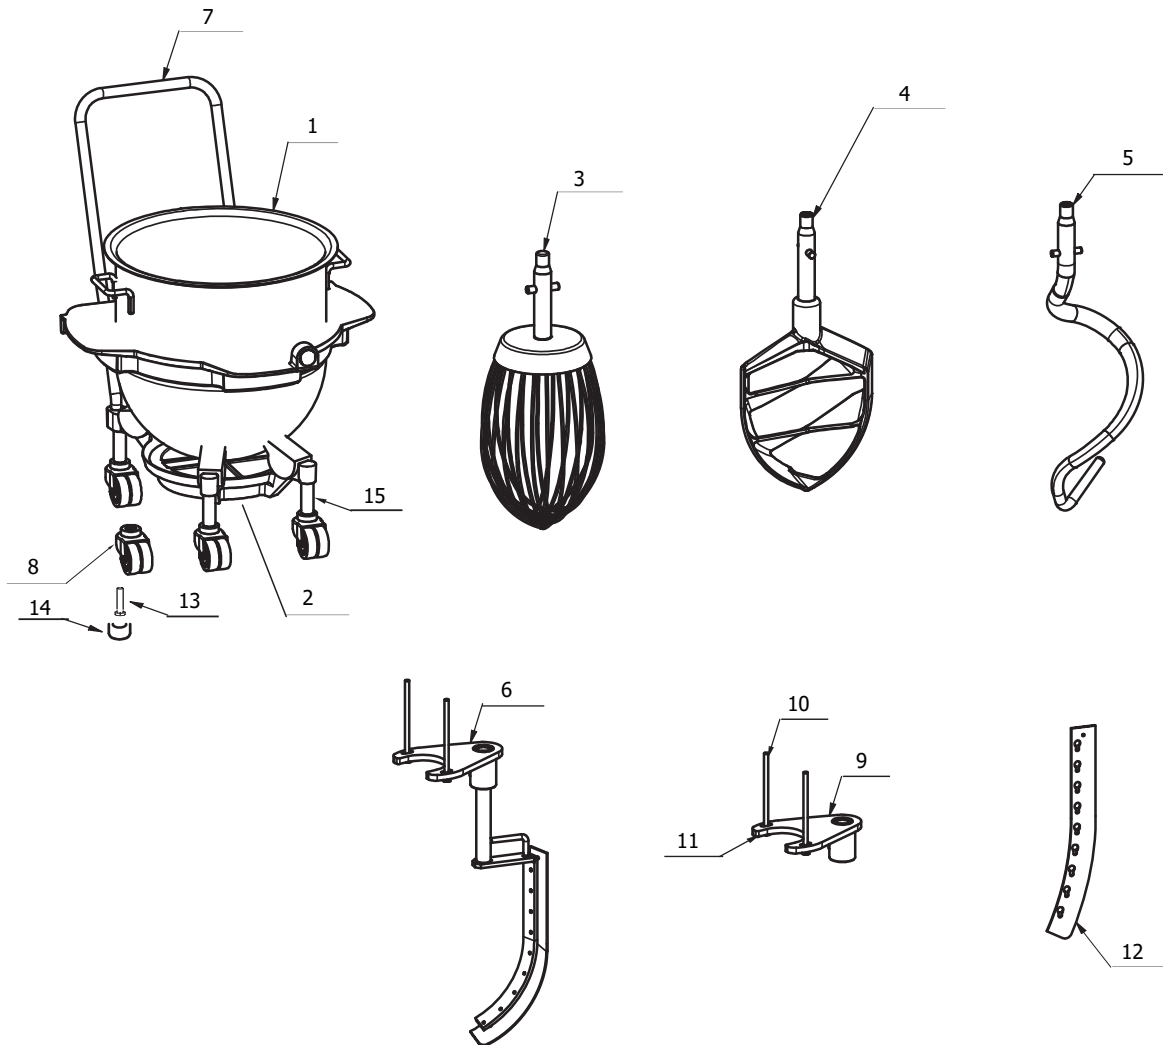

Downsize Accessories & Accessory Components

Item #	Part #	Description
1.	VBOWL80-150	SS Bowl
2.	VBTRUCK-80	Bowl Truck
3.	VWHIP80-150	SS Whip
4.	VBEAT80-150	Aluminum Beater
5.	VHOOK80-150	SS Hook
6.	VSCR80-150	Bowl Scraper Kit
7.	22R276	Handle
8.	22R150-520	Dual Wheel Castor
9.	42AR140-105	Scraper Holder
10.	STA5652	Screw
11.	STA6029	Washer
12.	42AR80-204	Scraper Blade (3MM)
13.	STA5642	Screw
14.	STA6556	Cap
15.	22R140.3	Extension (50MM)