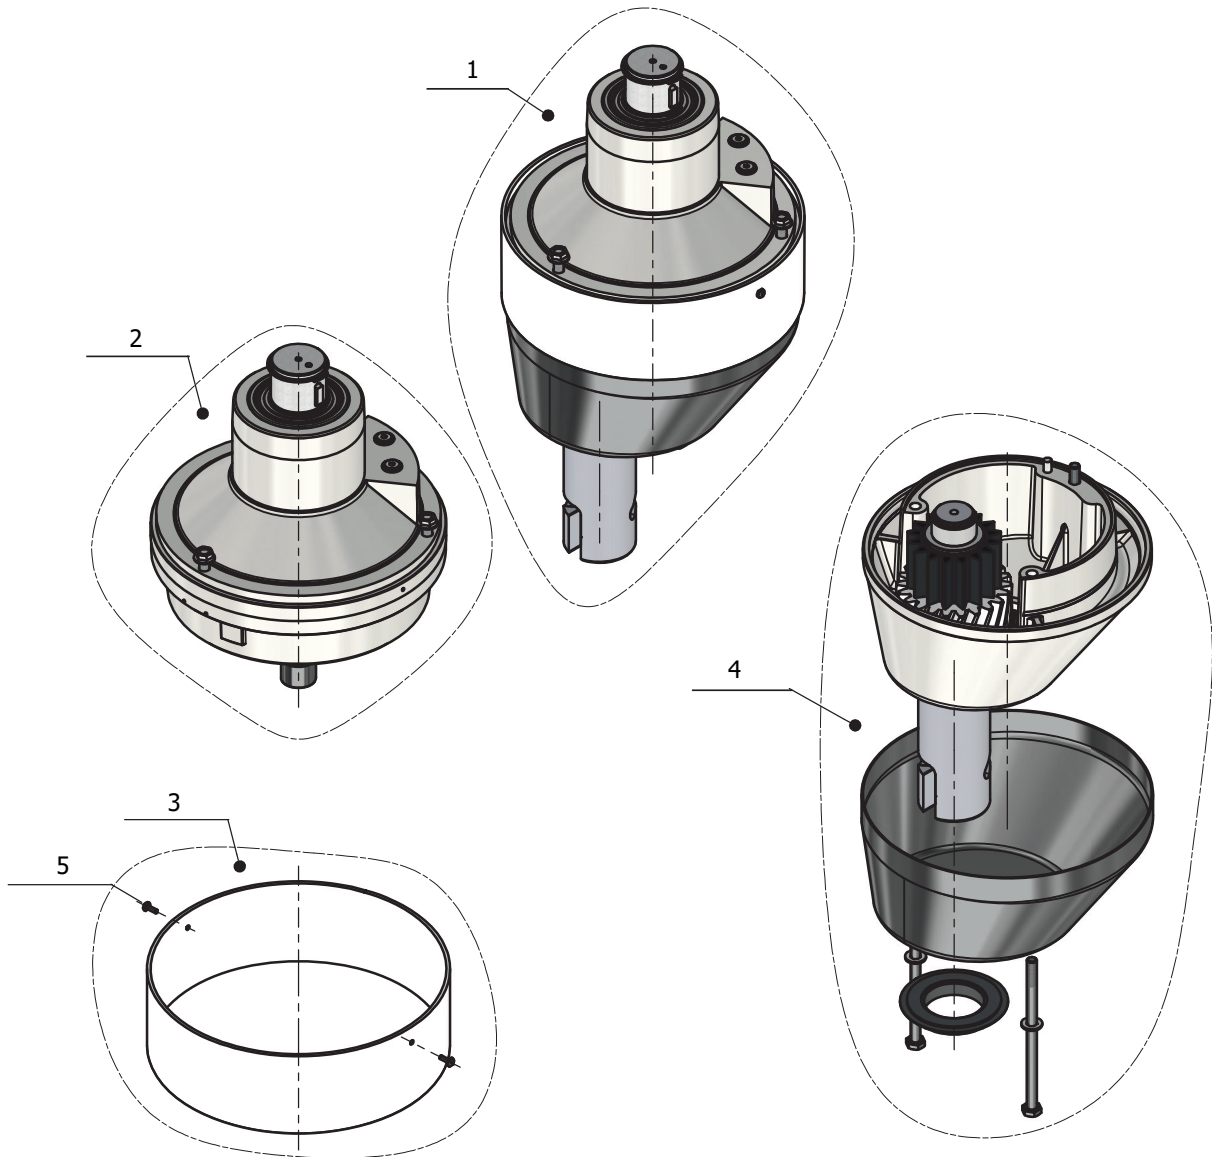

Lifting System

| Item # | Part # | Description |
|--------|---------------|------------------------|
| 1. | DE141-86.1ZB | Lift Motor |
| 2. | AE140-172.3 | Eccentric Washer |
| 3. | DE61-86.51ZB | Lift Lower Mount Kit |
| 4. | DE141-86.50ZB | Lift Top Mount Kit |
| 5. | DE61-173ZB | Microswitch Kit |
| 6. | RN100-86.3S | Pin |
| 7. | STA5372 | Screw |
| 8. | STA5689 | Screw |
| 9. | STA5765 | Flanged Bolt |
| 10. | STA6205 | Cotter Pin |
| 11. | DE61-86.50M | Magnet Sensor |
| 12. | DE141-86.52ZB | Bowl Arm Stop Kit </td |
| 13. | DE141-71ZB | Guide Plate Kit |
| 14. | STA5048 | Flanged Bolt |

Bowl Arms

| Item # | Part # | Description |
|--------|-----------------|----------------------|
| 1. | AE140-23/24.2EZ | Bowl Arm Kit |
| 2. | AR31-128ZB | Bowl Roller Kit |
| 3. | STA9002 | Screw |
| 4. | AE140-69.2ZB | Bowl Arm Bushing Kit |
| 5. | DE141-69ZB | Bowl Arm Roller Kit |
| 6. | STA3429 | Retaining Ring |
| 7. | STA3467 | Retaining Ring |
| 8. | AE140-68ZB | Bowl Arm Shaft Kit |
| 9. | STA5066 | Flanged Bolt |

Bowl Guard

| Item # | Part # | Description |
|--------|---------------|------------------|
| 1. | STA3149ZB | O-Ring Kit |
| 2. | 35DE141-21.1M | Right Bowl Guard |
| 3. | 35DE141-22.1M | Left Bowl Guard |

Planetary Head Assembly

| Item # | Part # | Description |
|--------|--------------|-----------------------------|
| 1. | AE140-2.23ZB | Complete Planetary Assembly |
| 2. | DE101-3.1ZB | Top Planetary Assembly |
| 3. | AR100-162ZB | Plastic Cover Kit |
| 4. | AR200-2.25ZB | Lower Planetary Assembly |
| 5. | STA9001 | Screw |