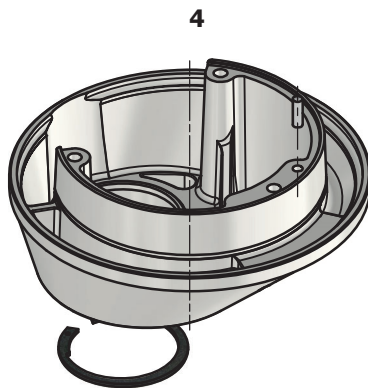

Lower Planetary Head

Item #	Part #	Description
1.	AR140-31	Upper Rim Pinion
2.	AR140-32	Lower Rim Pinion
3.	AR200-33.5Z	Bayonet Shaft Kit
4.	R100-2Z	Eccentric Head Kit
5.	R100-37	Spacer
6.	R100-96	Needle Bearing Kit
7.	R100-97	Bearing
8.	R100-101Z	Needle Bearing Kit
9.	R100-209	Seal Ring
10.	R100-235	Washer
11.	STA2034	Key
12.	STA2039	Key
13.	STA3478	Retaining Ring
14.	STA3532	Retaining Ring
15.	STA6460	Dowel Pin
16.	W100-272	Meatl Head Cap
17.	STA5644	Screw
18.	STA5652	Screw
19.	STA6029	Washer
20.	STA6057	Lock Washer