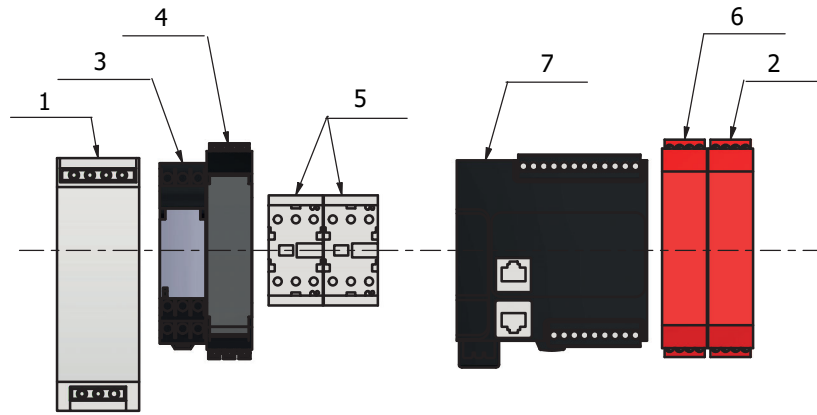

15 Control Box Components

Item #	Part #	Description
1.	CE61-414	Power Supply
2.	DE61-420.2	Safety Module
3.	DE61-420.3	Phase Monitoring Relay
4.	DE61-420.5	Reversing Starter
5.	DE61-420.6	Contactors
6.	DE61-420.7	Safety Controller
7.	DE61-470	Control Unit