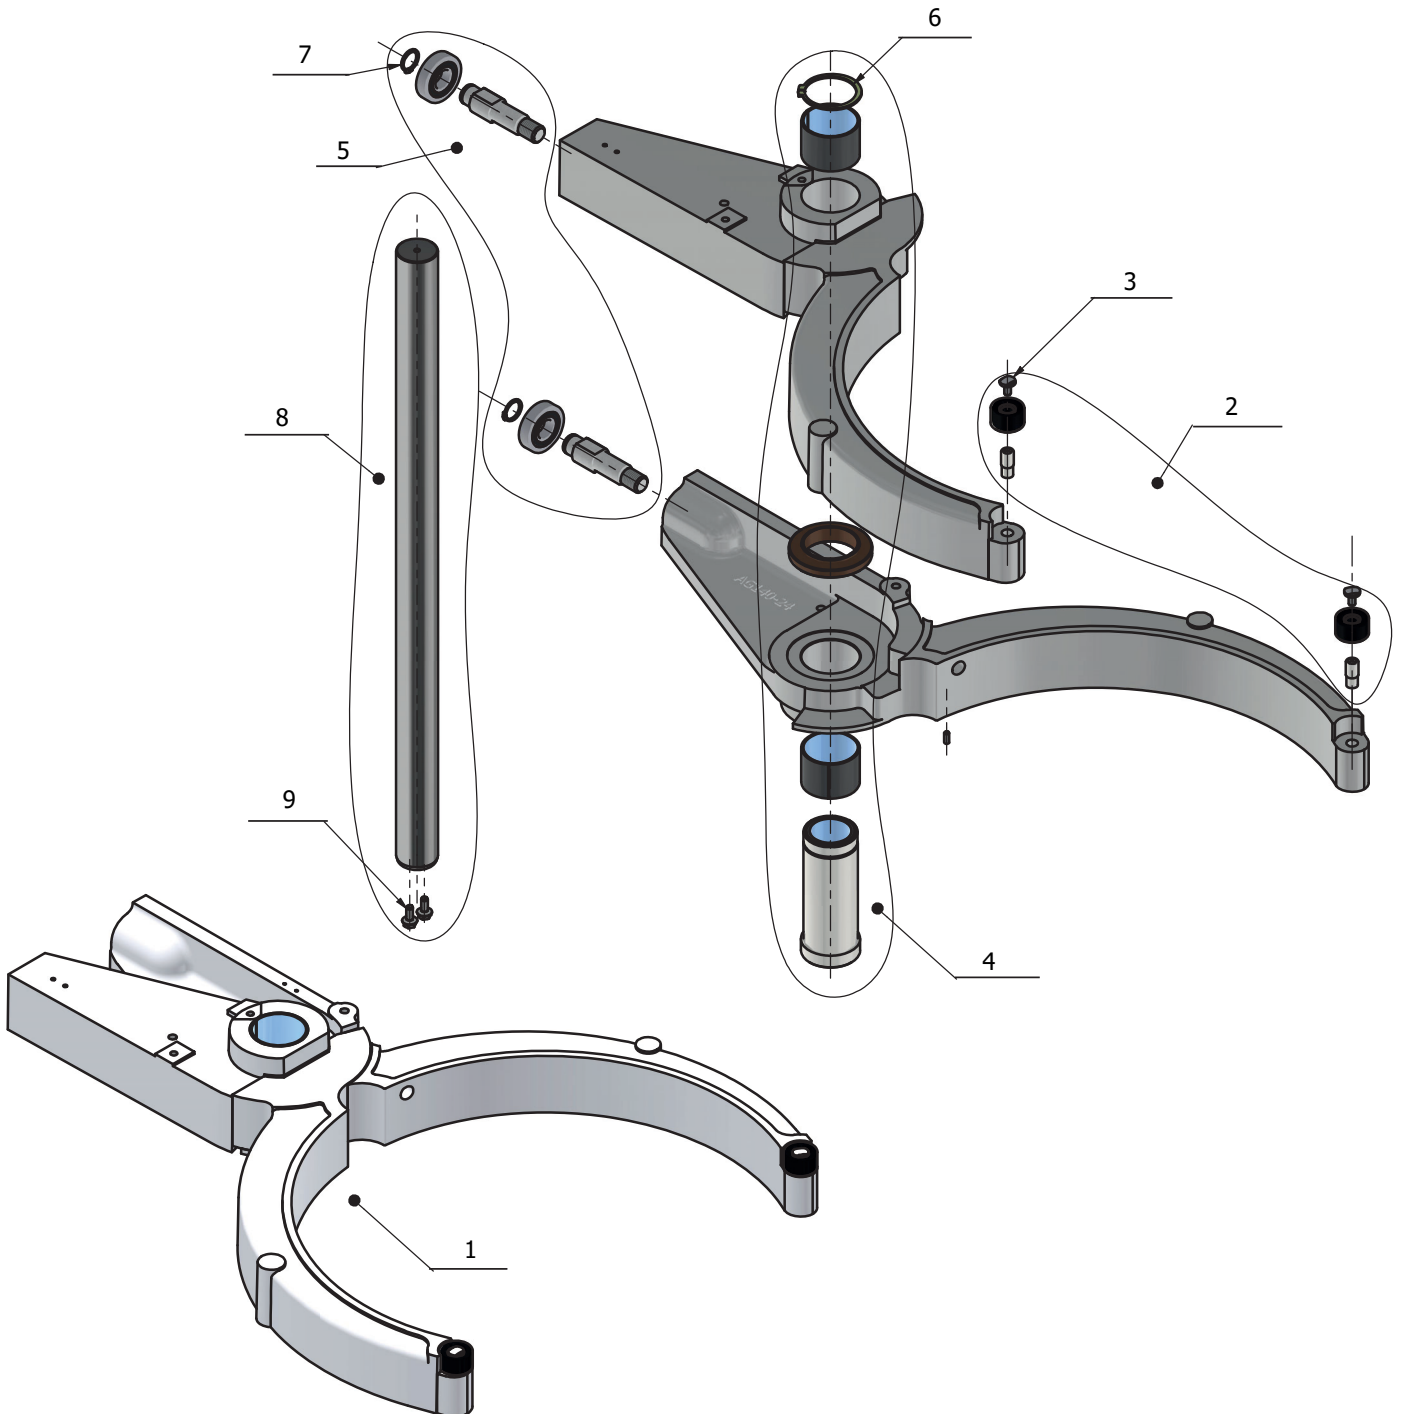

Drive System

| Item # | Part # | Description |
|--------|---------------|------------------------|
| 1. | AE140-128ZB | Small Motor Pulley Kit |
| 2. | AE140-129ZB | Large Motor Pulley Kit |
| 3. | AE140-148.1 | Standoff |
| 4. | DE141-90 | V Belt |
| 5. | DE141-61ZB | Motor Plate Kit |
| 6. | DE141-601.1ZB | Motor & Invertor Kit |
| 7. | STA2030 | Key |
| 8. | STA3419 | Retaining Ring |
| 9. | STA5334 | Flanged Bolt |
| 10. | STA5348 | Screw |
| 11. | STA5732 | Flanged Bolt |
| 12. | STA5765 | Flanged Bolt |
| 13. | STA5798 | Screw |
| 14. | STA5825 | Nut |
| 15. | STA6026 | Washer |
| 16. | STA6119 | Washer |

Lifting System

| Item # | Part # | Description |
|--------|---------------|------------------------|
| 1. | DE141-86.1ZB | Lift Motor |
| 2. | AE140-172.3 | Eccentric Washer |
| 3. | DE61-86.51ZB | Lift Lower Mount Kit |
| 4. | DE141-86.50ZB | Lift Top Mount Kit |
| 5. | DE61-173ZB | Microswitch Kit |
| 6. | RN100-86.3S | Pin |
| 7. | STA5372 | Screw |
| 8. | STA5689 | Screw |
| 9. | STA5765 | Flanged Bolt |
| 10. | STA6205 | Cotter Pin |
| 11. | DE61-86.50M | Magnet Sensor |
| 12. | DE141-86.52ZB | Bowl Arm Stop Kit </td |
| 13. | DE141-71ZB | Guide Plate Kit |
| 14. | STA5048 | Flanged Bolt |

Bowl Arms

| Item # | Part # | Description |
|--------|-----------------|----------------------|
| 1. | AE140-23/24.2EZ | Bowl Arm Kit |
| 2. | AR31-128ZB | Bowl Roller Kit |
| 3. | STA9002 | Screw |
| 4. | AE140-69.2ZB | Bowl Arm Bushing Kit |
| 5. | DE141-69ZB | Bowl Arm Roller Kit |
| 6. | STA3429 | Retaining Ring |
| 7. | STA3467 | Retaining Ring |
| 8. | AE140-68ZB | Bowl Arm Shaft Kit |
| 9. | STA5066 | Flanged Bolt |

Planetary Head Assembly

| Item # | Part # | Description |
|--------|--------------|-----------------------------|
| 1. | AE140-2.23ZB | Complete Planetary Assembly |
| 2. | DE101-3.1ZB | Top Planetary Assembly |
| 3. | AR100-162ZB | Plastic Cover Kit |
| 4. | AR200-2.25ZB | Lower Planetary Assembly |
| 5. | STA9001 | Screw |