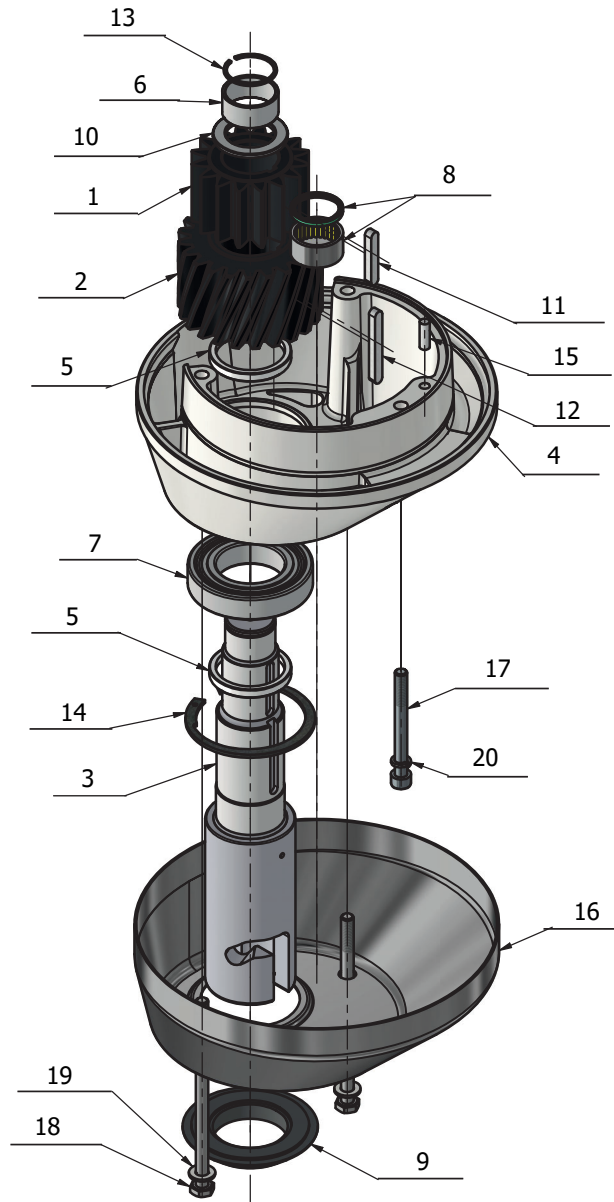

Lower Planetary Head

Item #	Part #	Description
1.	AR140-31	Upper Rim Pinion
2.	AR140-32	Lower Rim Pinion
3.	AR200-33.5Z	Bayonet Shaft Kit
4.	R100-2Z	Eccentric Head Kit
5.	R100-37	Spacer
6.	R100-96	Needle Bearing Kit
7.	R100-97	Bearing
8.	R100-101Z	Needle Bearing Kit
9.	R100-209	Seal Ring
10.	R100-235	Washer
11.	STA2034	Key
12.	STA2039	Key
13.	STA3478	Retaining Ring
14.	STA3532	Retaining Ring
15.	STA6460	Dowel Pin
16.	W100-272	Meatl Head Cap
17.	STA5644	Screw
18.	STA5652	Screw
19.	STA6029	Washer
20.	STA6057	Lock Washer