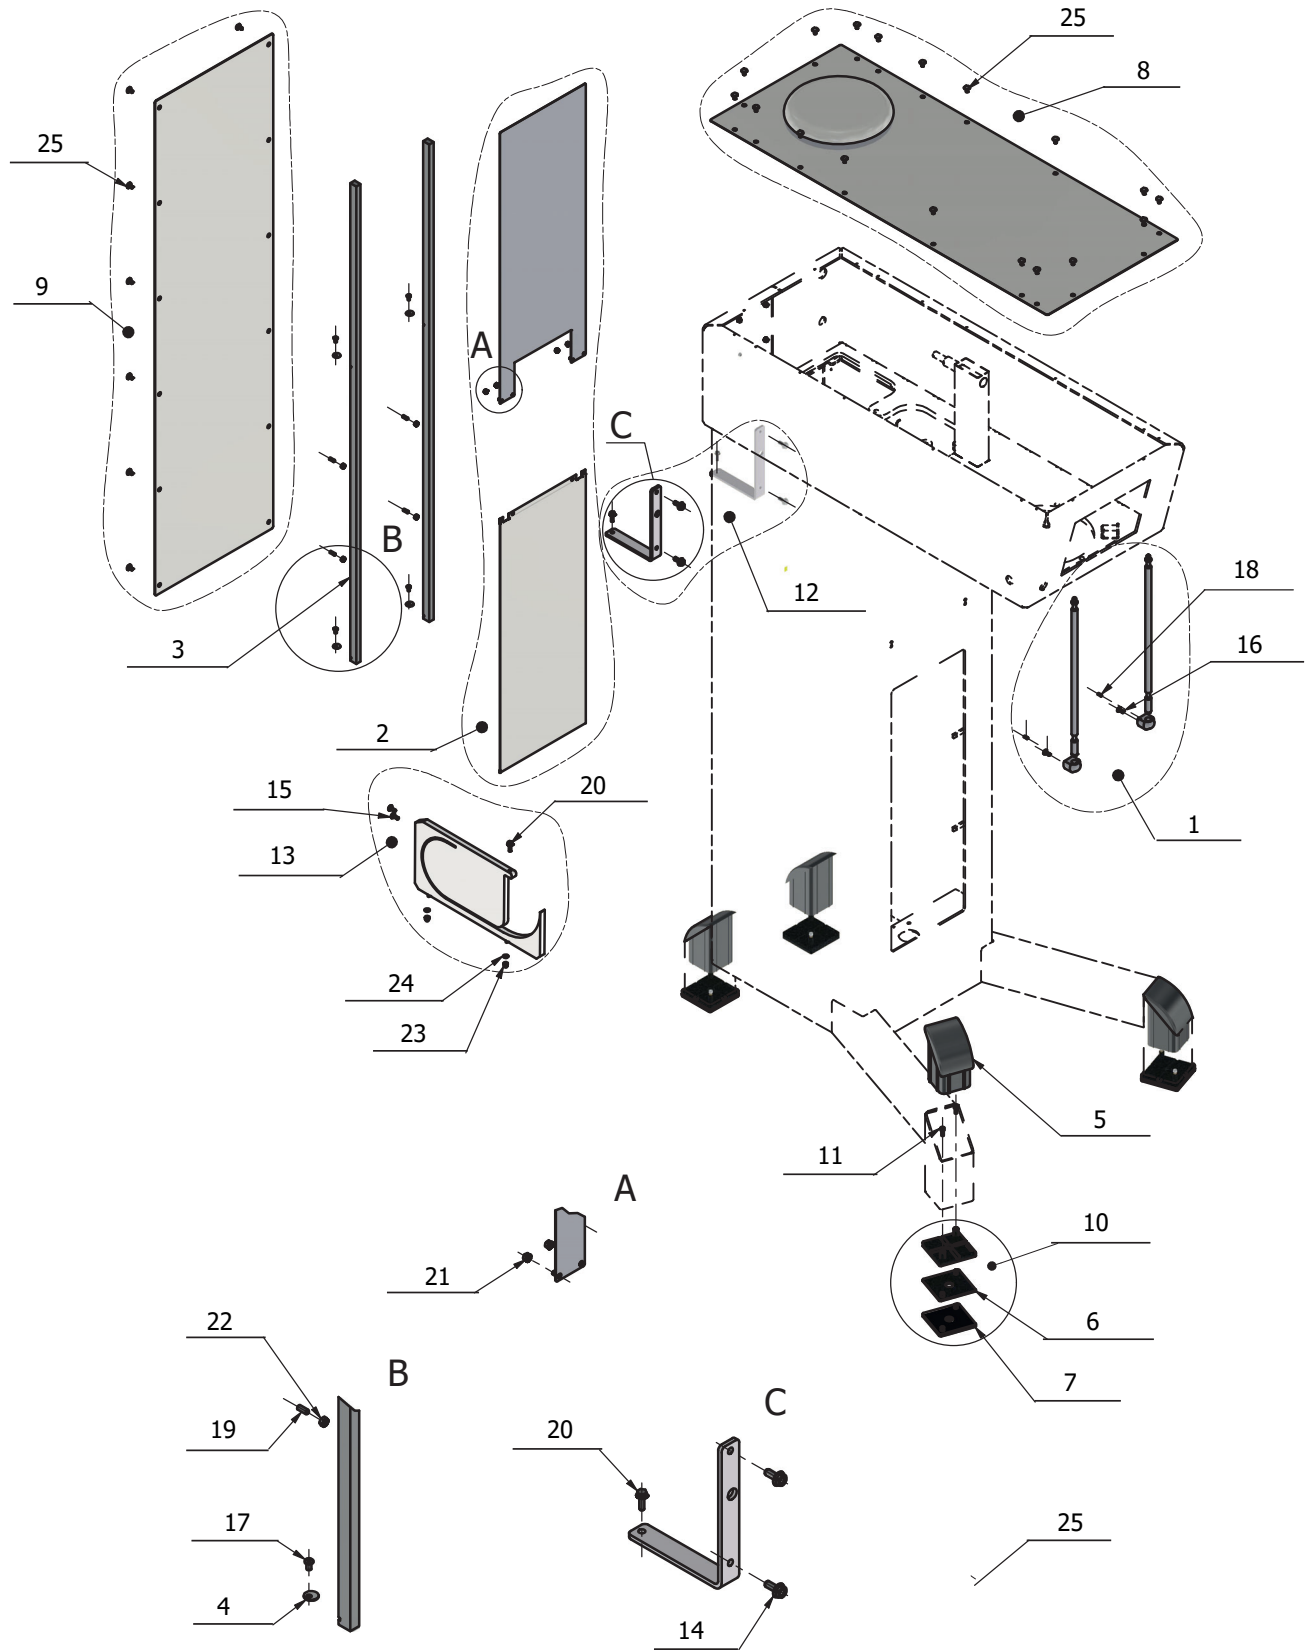

11
Control Panel

| Item # | Part # | Description |
|--------|-------------|------------------------|
| 1. | 56CR10-111M | Bowl Detection Magnet |
| 2. | STA5721 | Screw |
| 3. | AR31-174.5 | Emergency Stop Kit |
| 4. | DE61-176M | Bowl Lift Kit (2/SET) |
| 5. | DE61-560ZB | Control Panel Assembly |

Machine Column

Machine Column

| Item # | Part # | Description |
|--------|---------------|-------------------------------------|
| 1. | 56AE140-25ZB | Bowl Guard Shaft Kit |
| 2. | AE140-170ZB | Cover Plates Kit |
| 3. | AE140-172.2 | Guide Rail |
| 4. | AE140-172.3 | Washer |
| 5. | AR80-212 | Knee Pad |
| 6. | AR80-214.3 | Adjustment Plate (3MM) |
| 7. | AR80-214.6 | Adjustment Plate (6MM) |
| 8. | DE141-21ZB | Top Cover Kit |
| 9. | DE141-22.17ZB | Back Cover Kit |
| 10. | AR80-213ZB | Foot & Adjustment Plate Kit (4/SET) |
| 11. | STA5615 | Screw |
| 12. | DE141-151ZB | Control Box Bracket Kit |
| 13. | DE141-172ZB | Guide Plate Kit |
| 14. | STA5066 | Flanged Bolt |
| 15. | STA5085 | Screw |
| 16. | STA5624 | Screw |
| 17. | STA5689 | Screw |
| 18. | STA5724 | Set Screw |
| 19. | STA5725 | Set Screw |
| 20. | STA5756 | Flanged Bolt |
| 21. | STA5801 | Nut |
| 22. | STA5819 | Hex Nut |
| 23. | STA5839 | Cap Nut |
| 24. | STA6008 | Washer |
| 25. | STA9000 | Special Screw |