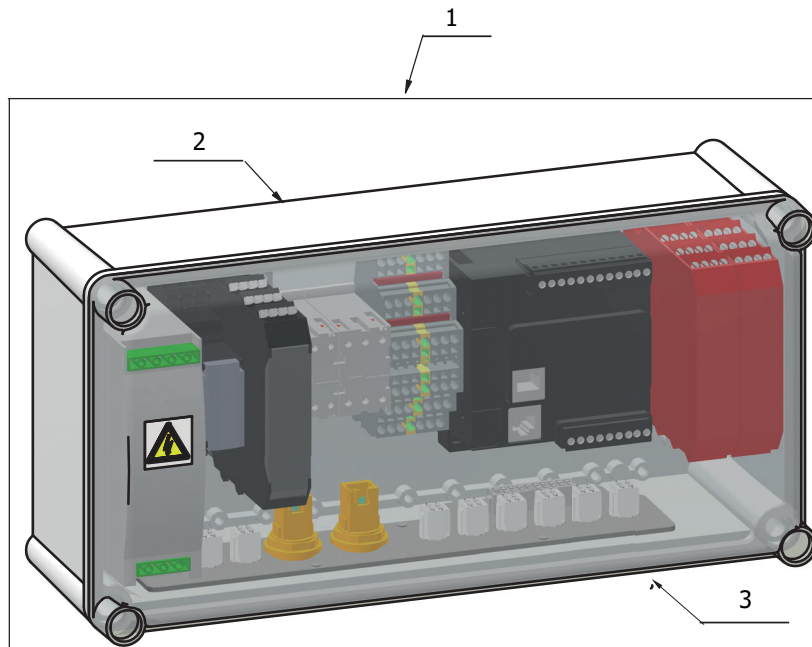

Control Box

Item #	Part #	Description
1.	08030-0555	Control Box Assembly
2.	DE61-418.1	Control Box
3.	DE61-418.2	Control Box Cover