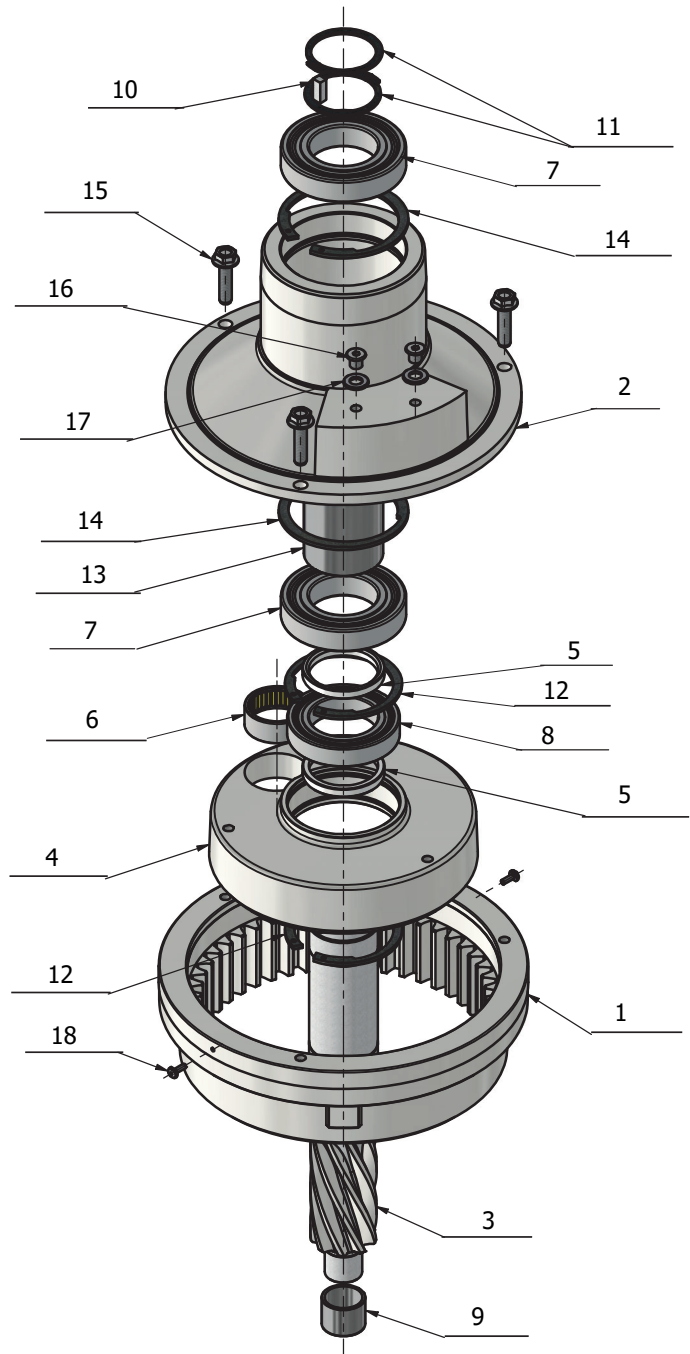

Bowl Arms

| Item # | Part # | Description |
|--------|-----------------|----------------------|
| 1. | AE140-23/24.2EZ | Bowl Arm Kit |
| 2. | AR31-128ZB | Bowl Roller Kit |
| 3. | STA9002 | Screw |
| 4. | AE140-69.2ZB | Bowl Arm Bushing Kit |
| 5. | DE141-69ZB | Bowl Arm Roller Kit |
| 6. | STA3429 | Retaining Ring |
| 7. | STA3467 | Retaining Ring |
| 8. | AE140-68ZB | Bowl Arm Shaft Kit |
| 9. | STA5066 | Flanged Bolt |

Bowl Guard

| Item # | Part # | Description |
|--------|---------------|------------------|
| 1. | STA3149ZB | O-Ring Kit |
| 2. | 35DE141-21.1M | Right Bowl Guard |
| 3. | 35DE141-22.1M | Left Bowl Guard |

Planetary Head Assembly

| Item # | Part # | Description |
|--------|--------------|-----------------------------|
| 1. | AE140-2.23ZB | Complete Planetary Assembly |
| 2. | DE101-3.1ZB | Top Planetary Assembly |
| 3. | AR100-162ZB | Plastic Cover Kit |
| 4. | AR200-2.25ZB | Lower Planetary Assembly |
| 5. | STA9001 | Screw |

Upper Planetary Head

| Item # | Part # | Description |
|--------|-----------|---------------------|
| 1. | R100-1 | Ring Gear |
| 2. | R100-3Z | Bearing Housing Kit |
| 3. | R100-30Z | Main Shaft Kit |
| 4. | R100-36Z | Eccentric Disc Kit |
| 5. | R100-37 | Spacer |
| 6. | R100-96 | Needle Bearing Kit |
| 7. | R100-97 | Bearing |
| 8. | R100-100 | Bearing |
| 9. | R100-101Z | Needle Bearing Kit |
| 10. | STA2030 | Key |
| 11. | STA3419 | Retaining Ring |
| 12. | STA3530 | Retaining Ring |
| 13. | R100-141 | Distance Tube |
| 14. | STA3532 | Retaining Ring |
| 15. | STA5333 | Flanged Bolt |
| 16. | STA5711 | Screw |
| 17. | STA6010 | Washer |
| 18. | STA9003 | Screw |