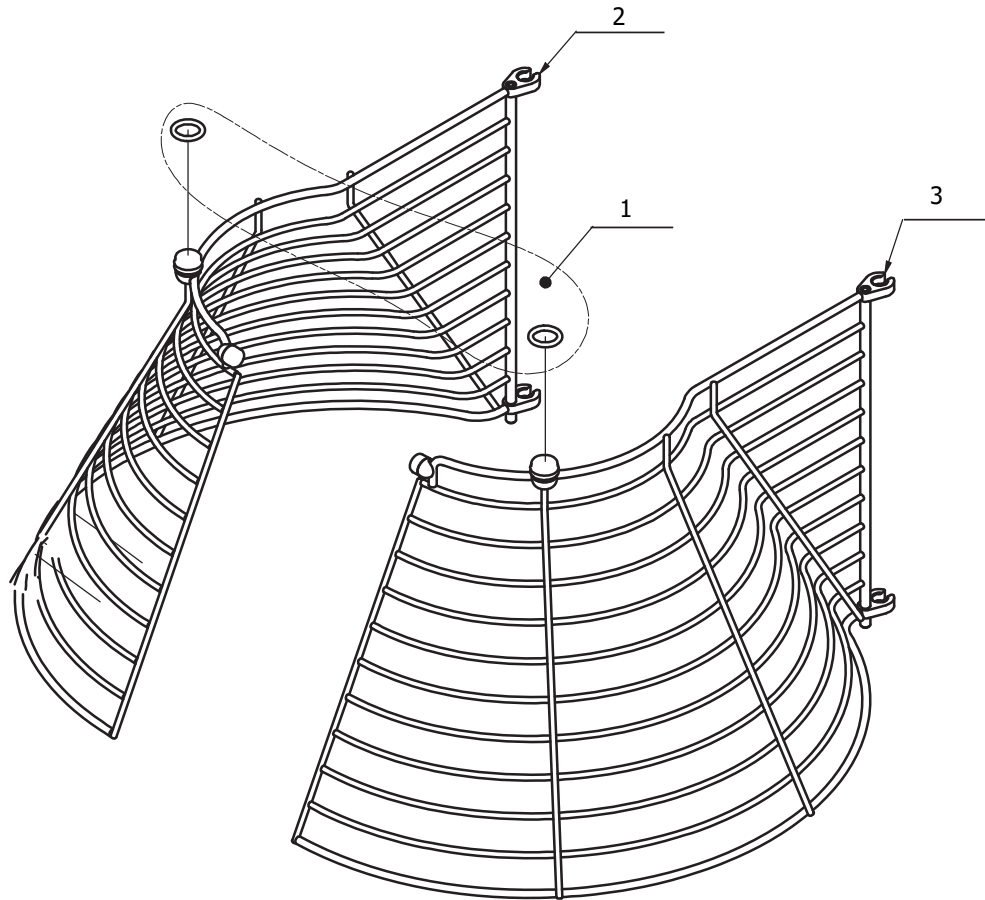

Bowl Guard

Item #	Part #	Description
1.	STA3149ZB	O-Ring Kit
2.	35DE141-21.1M	Right Bowl Guard
3.	35DE141-22.1M	Left Bowl Guard