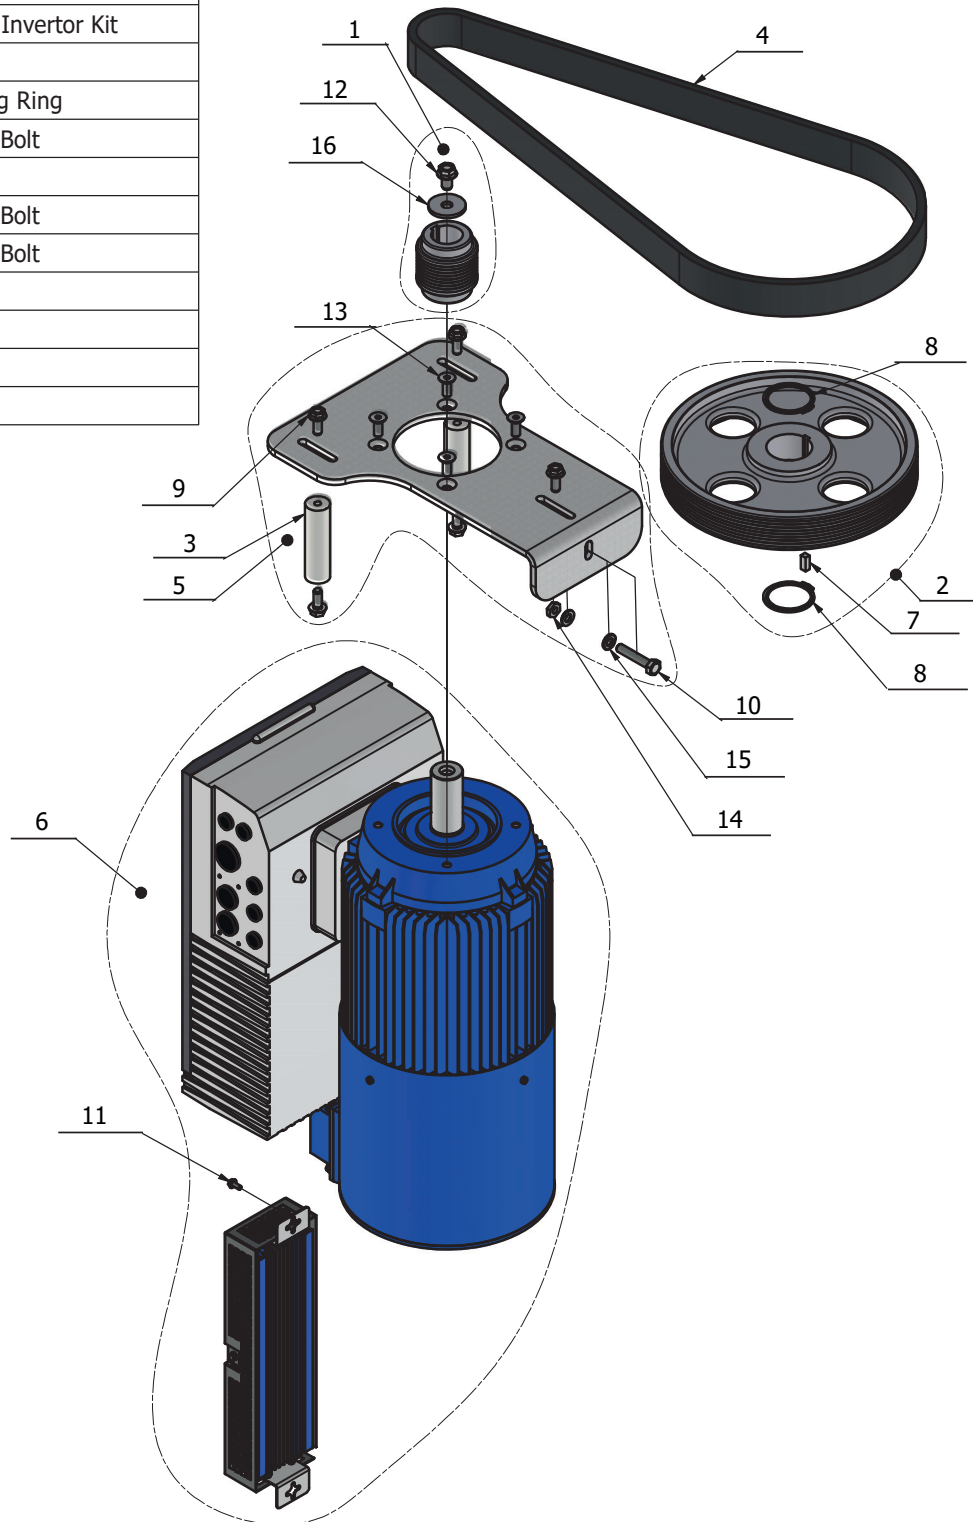

Drive System

| Item # | Part # | Description |
|--------|---------------|------------------------|
| 1. | AE140-128ZB | Small Motor Pulley Kit |
| 2. | AE140-129ZB | Large Motor Pulley Kit |
| 3. | AE140-148.1 | Standoff |
| 4. | DE141-90 | V Belt |
| 5. | DE141-61ZB | Motor Plate Kit |
| 6. | DE141-601.1ZB | Motor & Invertor Kit |
| 7. | STA2030 | Key |
| 8. | STA3419 | Retaining Ring |
| 9. | STA5334 | Flanged Bolt |
| 10. | STA5348 | Screw |
| 11. | STA5732 | Flanged Bolt |
| 12. | STA5765 | Flanged Bolt |
| 13. | STA5798 | Screw |
| 14. | STA5825 | Nut |
| 15. | STA6026 | Washer |
| 16. | STA6119 | Washer |

Lifting System

| Item # | Part # | Description |
|--------|---------------|------------------------|
| 1. | DE141-86.1ZB | Lift Motor |
| 2. | AE140-172.3 | Eccentric Washer |
| 3. | DE61-86.51ZB | Lift Lower Mount Kit |
| 4. | DE141-86.50ZB | Lift Top Mount Kit |
| 5. | DE61-173ZB | Microswitch Kit |
| 6. | RN100-86.3S | Pin |
| 7. | STA5372 | Screw |
| 8. | STA5689 | Screw |
| 9. | STA5765 | Flanged Bolt |
| 10. | STA6205 | Cotter Pin |
| 11. | DE61-86.50M | Magnet Sensor |
| 12. | DE141-86.52ZB | Bowl Arm Stop Kit </td |
| 13. | DE141-71ZB | Guide Plate Kit |
| 14. | STA5048 | Flanged Bolt |

Bowl Arms

| Item # | Part # | Description |
|--------|-----------------|----------------------|
| 1. | AE140-23/24.2EZ | Bowl Arm Kit |
| 2. | AR31-128ZB | Bowl Roller Kit |
| 3. | STA9002 | Screw |
| 4. | AE140-69.2ZB | Bowl Arm Bushing Kit |
| 5. | DE141-69ZB | Bowl Arm Roller Kit |
| 6. | STA3429 | Retaining Ring |
| 7. | STA3467 | Retaining Ring |
| 8. | AE140-68ZB | Bowl Arm Shaft Kit |
| 9. | STA5066 | Flanged Bolt |