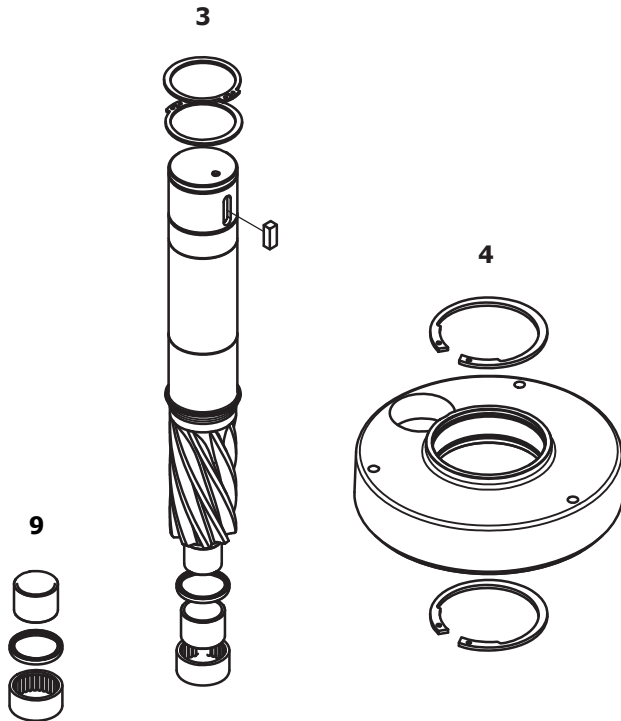

Upper Planetary Head

Item #	Part #	Description
1.	R100-1	Ring Gear
2.	R100-3Z	Bearing Housing Kit
3.	R100-30Z	Main Shaft Kit
4.	R100-36Z	Eccentric Disc Kit
5.	R100-37	Spacer
6.	R100-96	Needle Bearing Kit
7.	R100-97	Bearing
8.	R100-100	Bearing
9.	R100-101Z	Needle Bearing Kit
10.	STA2030	Key
11.	STA3419	Retaining Ring
12.	STA3530	Retaining Ring
13.	R100-141	Distance Tube
14.	STA3532	Retaining Ring
15.	STA5333	Flanged Bolt
16.	STA5711	Screw
17.	STA6010	Washer
18.	STA9003	Screw