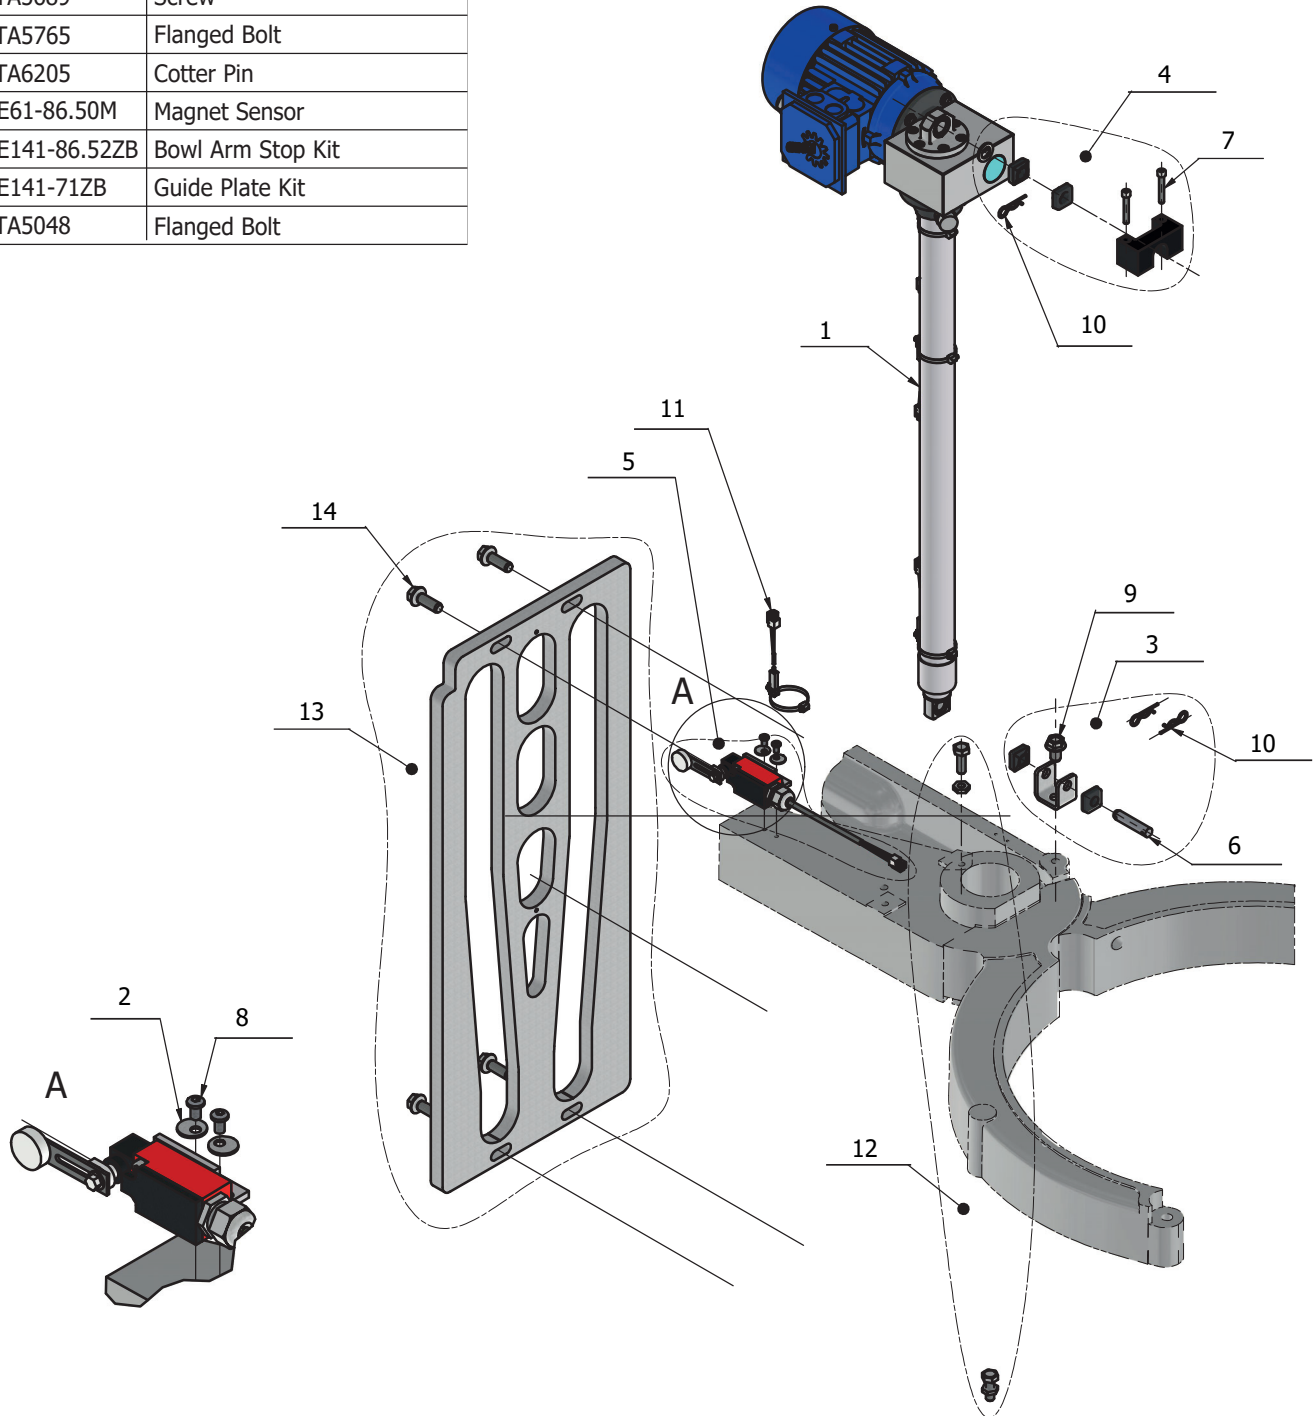

Drive System

| Item # | Part # | Description |
|--------|---------------|------------------------|
| 1. | AE140-128ZB | Small Motor Pulley Kit |
| 2. | AE140-129ZB | Large Motor Pulley Kit |
| 3. | AE140-148.1 | Standoff |
| 4. | DE141-90 | V Belt |
| 5. | DE141-61ZB | Motor Plate Kit |
| 6. | DE141-601.1ZB | Motor & Invertor Kit |
| 7. | STA2030 | Key |
| 8. | STA3419 | Retaining Ring |
| 9. | STA5334 | Flanged Bolt |
| 10. | STA5348 | Screw |
| 11. | STA5732 | Flanged Bolt |
| 12. | STA5765 | Flanged Bolt |
| 13. | STA5798 | Screw |
| 14. | STA5825 | Nut |
| 15. | STA6026 | Washer |
| 16. | STA6119 | Washer |

Lifting System

| Item # | Part # | Description |
|--------|---------------|------------------------|
| 1. | DE141-86.1ZB | Lift Motor |
| 2. | AE140-172.3 | Eccentric Washer |
| 3. | DE61-86.51ZB | Lift Lower Mount Kit |
| 4. | DE141-86.50ZB | Lift Top Mount Kit |
| 5. | DE61-173ZB | Microswitch Kit |
| 6. | RN100-86.3S | Pin |
| 7. | STA5372 | Screw |
| 8. | STA5689 | Screw |
| 9. | STA5765 | Flanged Bolt |
| 10. | STA6205 | Cotter Pin |
| 11. | DE61-86.50M | Magnet Sensor |
| 12. | DE141-86.52ZB | Bowl Arm Stop Kit </td |
| 13. | DE141-71ZB | Guide Plate Kit |
| 14. | STA5048 | Flanged Bolt |

Bowl Arms

| Item # | Part # | Description |
|--------|-----------------|----------------------|
| 1. | AE140-23/24.2EZ | Bowl Arm Kit |
| 2. | AR31-128ZB | Bowl Roller Kit |
| 3. | STA9002 | Screw |
| 4. | AE140-69.2ZB | Bowl Arm Bushing Kit |
| 5. | DE141-69ZB | Bowl Arm Roller Kit |
| 6. | STA3429 | Retaining Ring |
| 7. | STA3467 | Retaining Ring |
| 8. | AE140-68ZB | Bowl Arm Shaft Kit |
| 9. | STA5066 | Flanged Bolt |

Planetary Head Assembly

| Item # | Part # | Description |
|--------|--------------|-----------------------------|
| 1. | AE140-2.23ZB | Complete Planetary Assembly |
| 2. | DE101-3.1ZB | Top Planetary Assembly |
| 3. | AR100-162ZB | Plastic Cover Kit |
| 4. | AR200-2.25ZB | Lower Planetary Assembly |
| 5. | STA9001 | Screw |