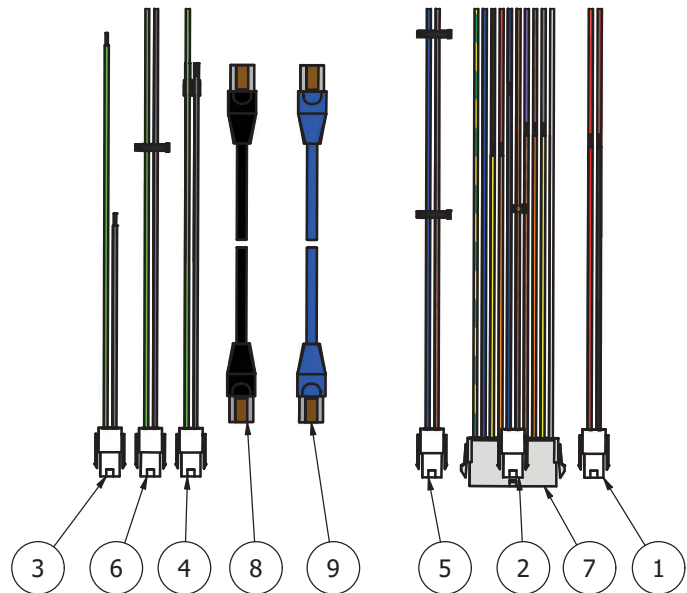

Control Box Internal Cables

Item #	Part #	Description
1.	DE61-194.10M	CE Switch Cable
2.	DE61-194.11M	STO VFD Cable
3.	DE61-194.12M	Lift Motor Cable
4.	DE61-194.13M	Fan Cable
5.	DE61-194.15M	Bowl & Magnet Sensor Cable
6.	DE61-194.16M	VFD Supply Cable
7.	DE61-194.17M	Main Circuit/Safety Cable
8.	DE61-194.19	Control Panel Cable
9.	DE61-194.20	Motor Cable