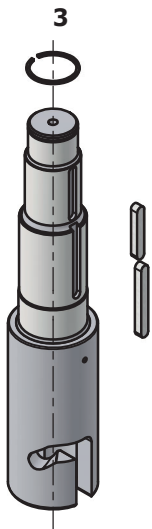

Lower Planetary Head

Item #	Part #	Description
1.	AR140-31	Upper Rim Pinion
2.	AR140-32	Lower Rim Pinion
3.	AR200-33.5Z	Bayonet Shaft Kit
4.	R100-2Z	Eccentric Head Kit
5.	R100-37	Spacer
6.	R100-96	Needle Bearing Kit
7.	R100-97	Bearing
8.	R100-101Z	Needle Bearing Kit
9.	R100-209	Seal Ring
10.	R100-235	Washer
11.	STA2034	Key
12.	STA2039	Key
13.	STA3478	Retaining Ring
14.	STA3532	Retaining Ring
15.	STA6460	Dowel Pin
16.	W100-272	Meatl Head Cap
17.	STA5644	Screw
18.	STA5652	Screw
19.	STA6029	Washer
20.	STA6057	Lock Washer