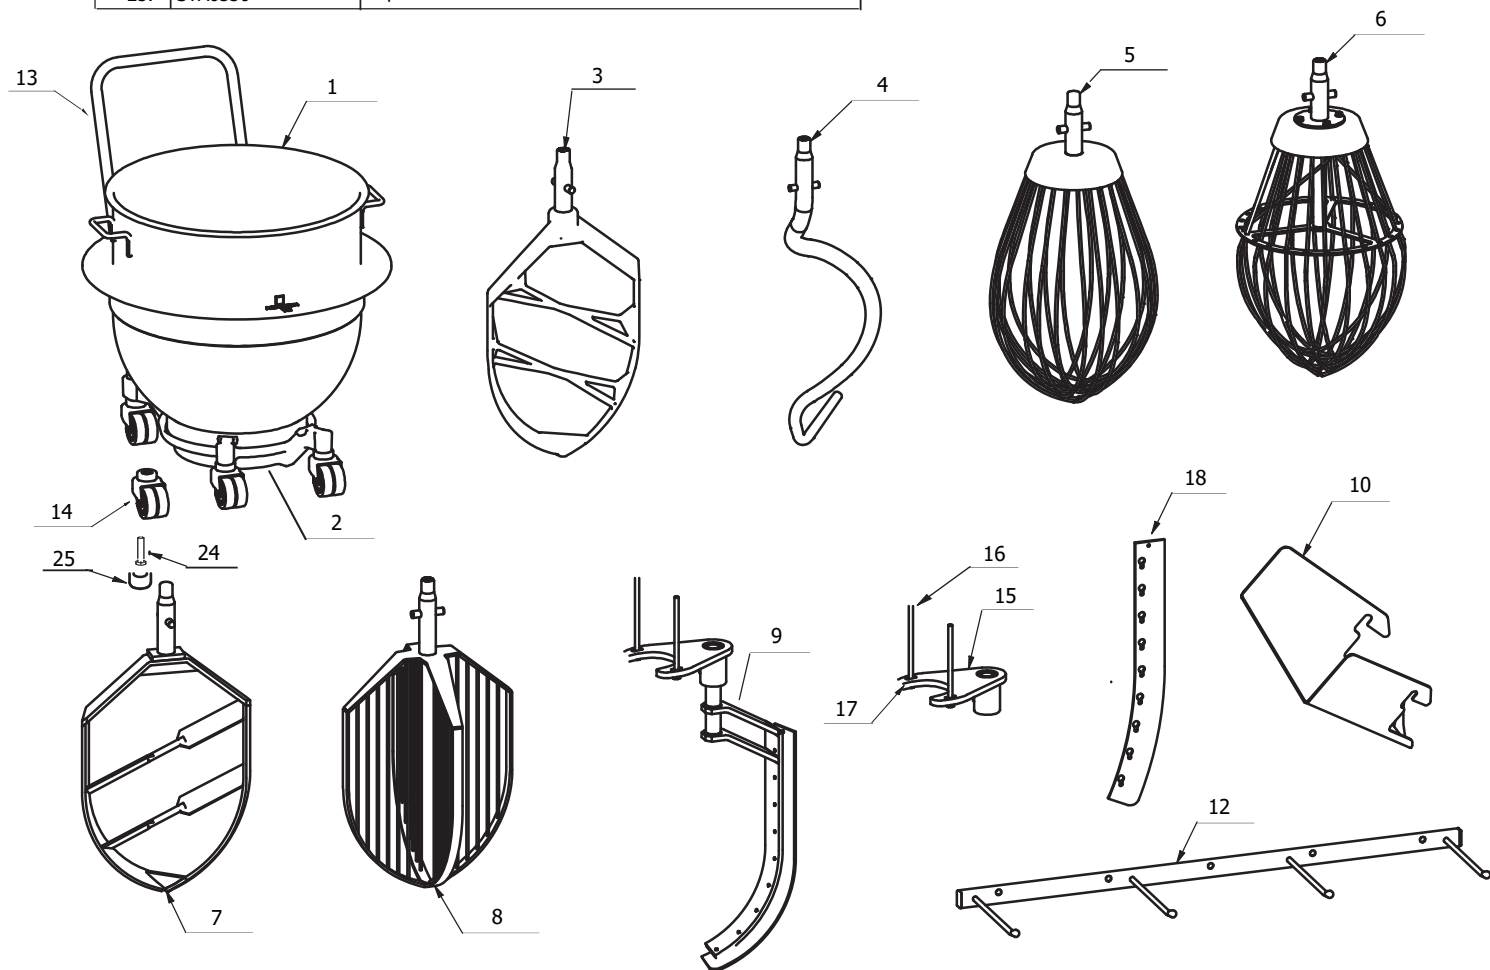

Accessories & Accessory Components

Item #	Part #	Description
1.	VBOWL-150-ERGO	SS Bowl
2.	VBTRUCK-150-ERGO	Bowl Truck
3.	VBEAT-150AV2	Aluminum Beater
4.	VHOOK-150	SS Hook
5.	VWHIP-150	SS Whip
6.	VHDWHIP-150	Reinforced SS Whip
7.	VBEAT-150SS	SS Beater
8.	VWINGWHIP-150	SS Wing Whip
9.	VSCRIP-150	Bowl Scraper Kit
10.	VCHUTE	SS Ingredient Chute
11.	VBEAT-150-VRTCL	SS Vertical Beater(NOT SHOWN)
12.	VTOOLRACK60-150	Tool Rack
13.	22R276	Handle
14.	22R150-520	Dual Wheel Caster
15.	42AR140-105	Scraper Holder
16.	STA5652	Screw
17.	STA6029	Washer
18.	42AR140-204F	Scraper Blade (5MM)
19.	VBOWL-150-ERGOBRKT	SS Bowl W/ Brackets (FOR MAXI LIFT/NOT SHOWN)
20.	VFSLGUARD-150-ERGO	Left Full Shield Bowl Guard (NOT SHOWN)
21.	VFSRGUARD-150-ERGO	Right Full Shield Bowl Guard (NOT SHOWN)
22.	VPSLGUARD-150-ERGO	Left Partial Shield Bowl Guard (NOT SHOWN)
23.	VPSRGUARD-150-ERGO	Right Partial Shield Bowl Guard (NOT SHOWN)
24.	STA5642	Screw
25.	STA6556	Cap